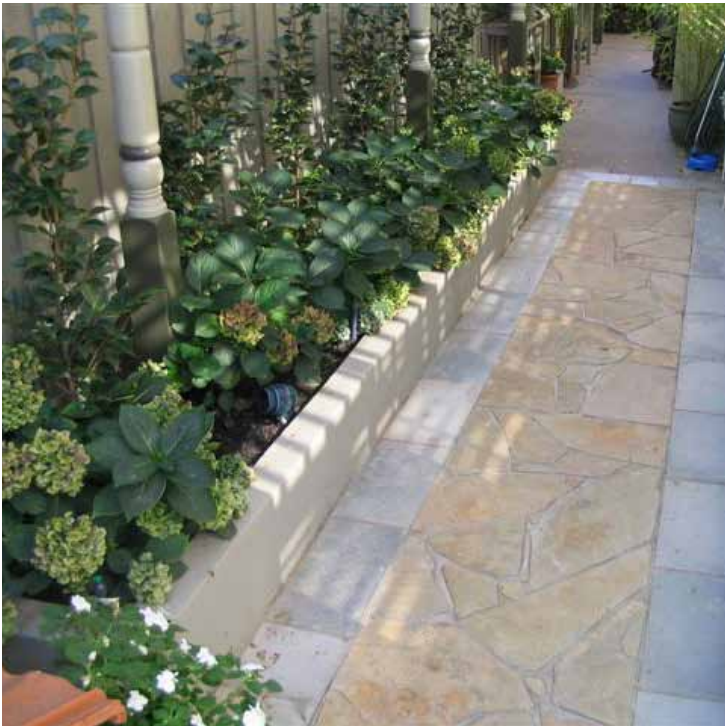

KHD LANDSCAPE
ENGINEERING
SOLUTIONS

**CASTLEMAINE SLATE
A TIMELESS FINISH**

FEATURES AND BENEFITS

CASTLEMAINE SLATE

- A classical and hard-wearing slate for landscaping design.
- A wide range of colours are available to suit modern styles and design.